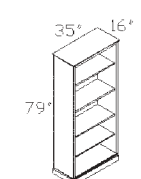

TOP-79BOL
Left Hand Facing Bookcase 79"H
List **1185**