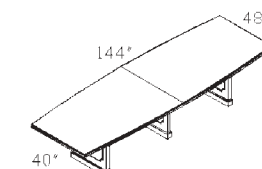

TOP-12048T
Boat Shape Conference Table
(Two Sections)
List **2500**

TOP-7236DP List **2275**
TOP-7224CR List **2175**
TOP-7016GH List **1840**
\$6290

TOP-49BO
Bookcase 49"H
(Free Standing/Stacking)
List **885**

TOP-VB
Presentation Board
List **1100**

TOP-14448T
Boat Shape Conference Table
(Two Sections)
List **3170**

TOP-3616GH List **1285**
TOP-3724TDC List **1050**
\$2335

TOP-79BO
Bookcase 79"H – Free Standing
List **1185**