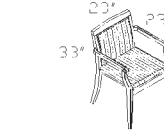

CHAIR-11
Guest Chair (Burgundy/Tan Fabric Can
Be Reupholstered)
List **385**