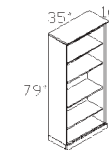

TOP-79BOR
Right Hand Facing Bookcase 79"H
List **1185**