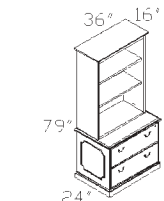

TOP-49BO List **885**
TOP-3724LF List **1215**
$2100