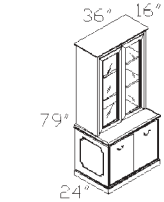

TOP-12048T
Boat Shape Conference Table
(Two Sections)
List **2500**

TOP-7236DP List **2275**
TOP-7224CR List **2175**
TOP-7016GH List **1840**
\$6290

TOP-49BO
Bookcase 49"H
(Free Standing/Stacking)
List **885**

TOP-VB
Presentation Board
List **1100**

TOP-14448T
Boat Shape Conference Table
(Two Sections)
List **3170**

TOP-3616GH List **1285**
TOP-3724TDC List **1050**
\$2335

TOP-79BO
Bookcase 79"H – Free Standing
List **1185**