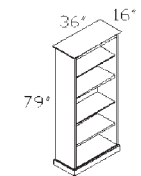

TOP-12048T
Boat Shape Conference Table
(Two Sections)
List **2500**

TOP-7236DP List **2275**
TOP-7224CR List **2175**
TOP-7016GH List **1840**
\$6290

TOP-49BO
Bookcase 49"H
(Free Standing/Stacking)
List **885**

TOP-VB
Presentation Board
List **1100**

TOP-14448T
Boat Shape Conference Table
(Two Sections)
List **3170**

TOP-3616GH List **1285**
TOP-3724TDC List **1050**
\$2335

TOP-79BO
Bookcase 79"H – Free Standing
List **1185**