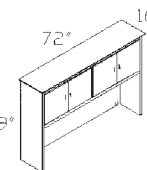

TOP-7216H
Hutch W/Wood Doors
List **1500**