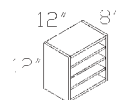

TOP-WORG
Work Organizer
(To Be Placed On Top Of Credenza)
List **810**

TOP-PORG
Paper Organizer
List **170**