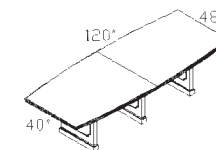

TOP-12048T
Boat Shape Conference Table
(Two Sections)
List **2500**

TOP-7236DP List **2275**
TOP-7224CR List **2175**
TOP-7016GH List **1840**
\$6290

TOP-49BO
Bookcase 49"H
(Free Standing/Stacking)
List **885**